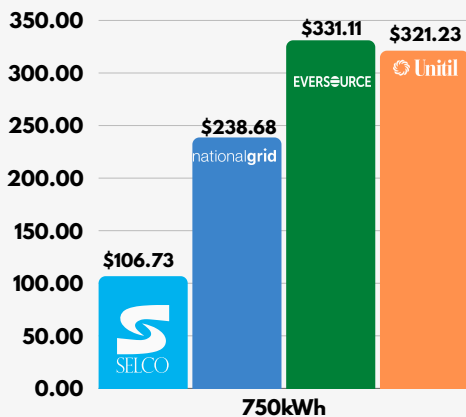

ELECTRIC RATE COMPARISON

AS OF APRIL 1, 2024

(750 kWh monthly, includes all customer charges)

COMMISSIONER'S CORNER

ShrewsburyMA.gov/SELCOCommission

The next open meeting of the SELCO Commission will be held on **April 30th at 8:00 AM** in the **Selectmen's Meeting Room at 100 Maple Ave.**

Watch Live on Channel 30/330HD

ShrewsburyMediaConnection.org

TREE SPECIES

Arrowwood Viburnum

Blossoms from May to early June, gracing the surroundings with clusters of creamy white flowers.

Scarlet Oak

Rapid growth with a display of scarlet red foliage during fall, and adaptability to diverse soil conditions.

Fragrant Lilac

Aromatic light purple blooms, ideal for crafting hedges or as standalone landscape adornments.

Granny Smith Apple

Self-fertile and produces medium to large Granny Smith Apples that ripens between August and September.

Paper Birch

Yellow hues in autumn, boasting a mature, smooth, white bark that delicately curls and peels.

DID YOU KNOW?

During one year, a mature tree will absorb more than 48 pounds of carbon dioxide from the atmosphere and release oxygen in exchange. Nearly 20 pounds of carbon dioxide are produced from burning one gallon of non-ethanol gasoline.

LEARN MORE : ARBORDAY.ORG