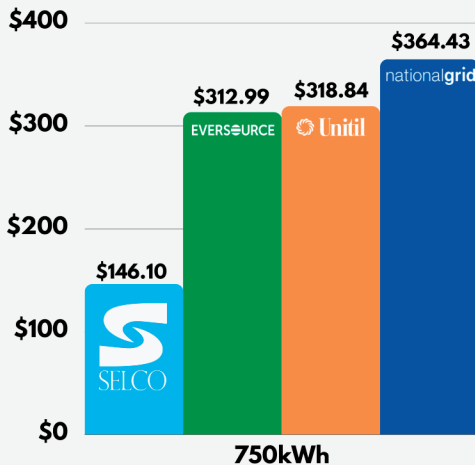

SELCO LOCAL LINES

MARCH 2023

SAVE THE DATE

Saturday
APRIL
29

ARBOR DAY CELEBRATION

FREE TREES!
Details coming soon

ELECTRIC RATE COMPARISON

AS OF MARCH 1, 2023

(750 kWh monthly, includes all customer charges)