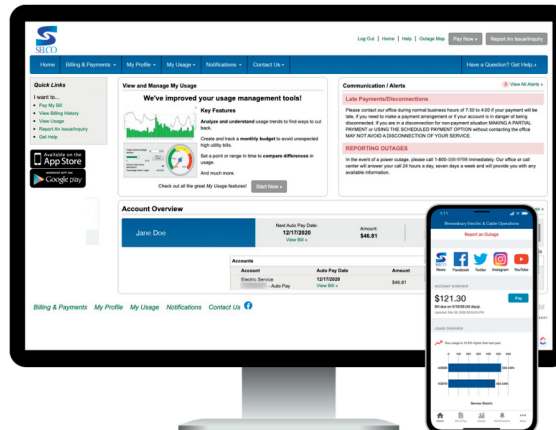

Watch Live on Channel 30/330HD

or Stream on

ShrewsburyMediaConnection.org

INTRODUCING SELCO SMARTHUB

On **May 1, 2023**, we'll be launching our new SmartHub app and billing layout. This new system hosts a lot of new features to help you save time and money. There will be more information and reminders sent out before the go-live date of **5/1/23**.

Your life is busy, and managing your account can feel complicated. With our new SmartHub tool, it won't be. Save time and money by managing your account at any time from anywhere. Here are some of the ways SmartHub will put you in control of your account:

COMING
5.1.23

SmartHub gives you complete control over your account by giving you the tools that deliver the right information at the right time so you can make the right decisions about your account.

Visit SELCO.ShrewsburyMA.gov/smarthub for more information.